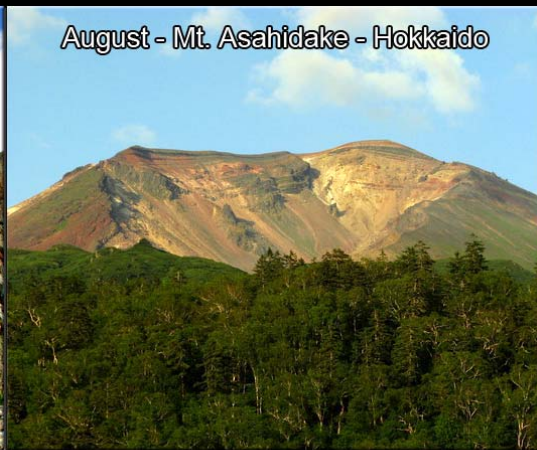

July - Shikushidake & Yarigatake - Nagano

August - Mt. Asahidake - Hokkaido

September - Mt. Tsurugidake - Toyama

October - Mt. Fuji From Owakudani - Kanagawa

November - Jindai Botanical Garden - Tokyo

December - Diamond Mt. Fuji - From Mt. Takao