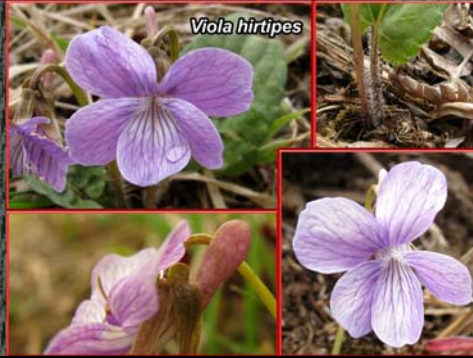

By Daniel Wiczorek <http://danwiz.com> Note: Full Moon dates may not be correct for your location

*Viola japonica* (1)

*Viola japonica* (2)

*Viola eizanensis*

*Viola keiskei*

*Viola phalacrocarpa* f. *glaberrima*

*Viola x taradakensis*  
var. *eizalacea*

*Viola variegata* var. *variegata*

*Viola hirtipes*

All images can be found at  
<http://danwiz.com/Violets/Violets.php>